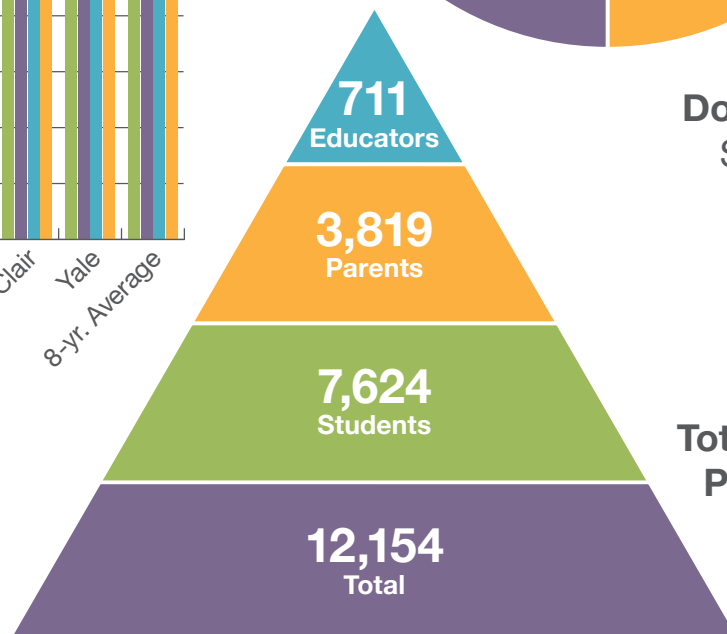

St. Clair County KnowHow2GO

Creating a college-going culture

Results

St. Clair County National Student Clearinghouse Data

% attending 2-year and 4-year public and private colleges

Pell Grant Dollars Received
St. Clair County

Total Participation at KH2GO Events
2008-2011

“Collecting data and measuring results consistently on a short list of indicators...ensures that all efforts remain aligned.”

– Kania & Kramer, 2011