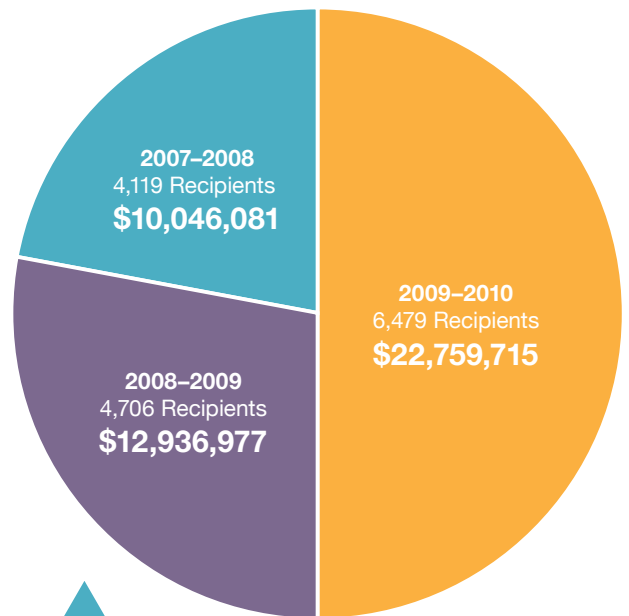

St. Clair County KnowHow2GO

Creating a college-going culture

Results

St. Clair County National Student Clearinghouse Data

% attending 2-year and 4-year public and private colleges

Pell Grant Dollars Received
St. Clair County

Total Participation at KH2GO Events
2008-2011

“Collecting data and measuring results consistently on a short list of indicators...ensures that all efforts remain aligned.”

– Kania & Kramer, 2011