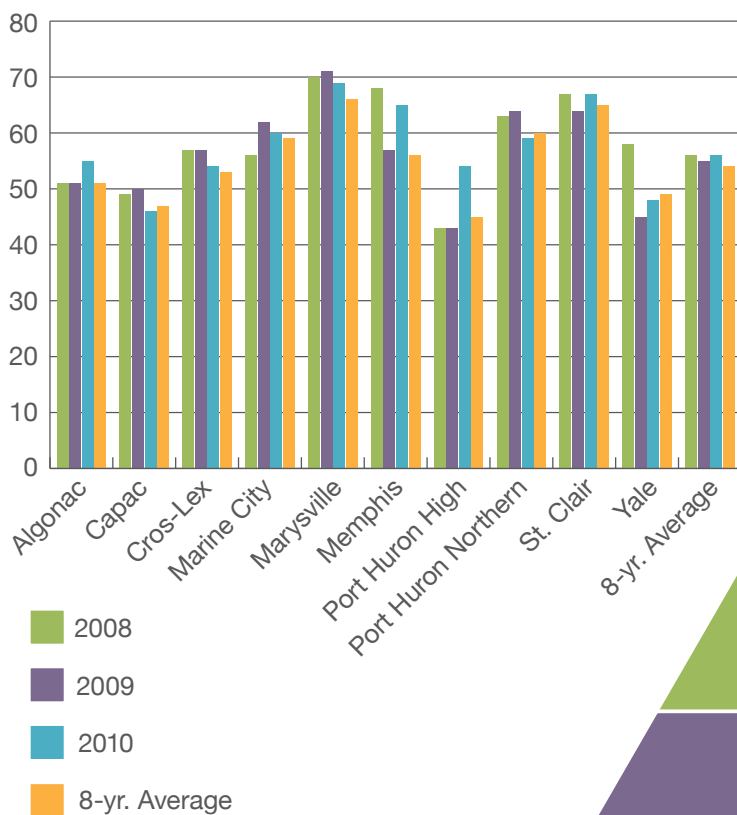

St. Clair County KnowHow2GO

Creating a college-going culture

Results

St. Clair County National Student Clearinghouse Data

% attending 2-year and 4-year public and private colleges

Pell Grant Dollars Received
St. Clair County

Total Participation at KH2GO Events
2008-2011

“Collecting data and measuring results consistently on a short list of indicators...ensures that all efforts remain aligned.”

– Kania & Kramer, 2011